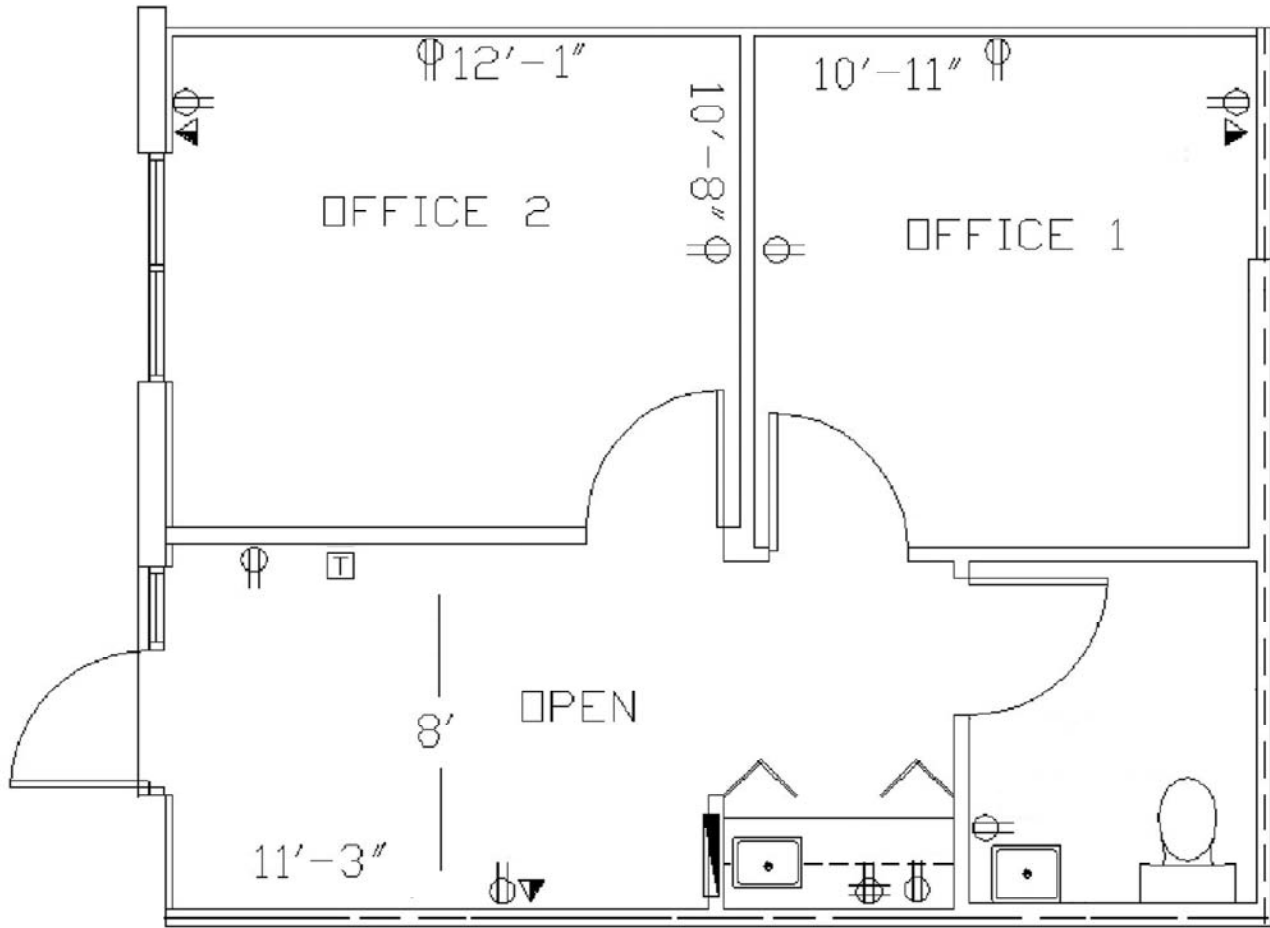

- Peninsula Corporate Center**
- Full Generator Backup
 - Spectacular Fountain Courtyard
 - Seconds to I-95
 - Security Cameras, Electronic Access
 - Roving Guard Patrol

Suite 2010

490 SF