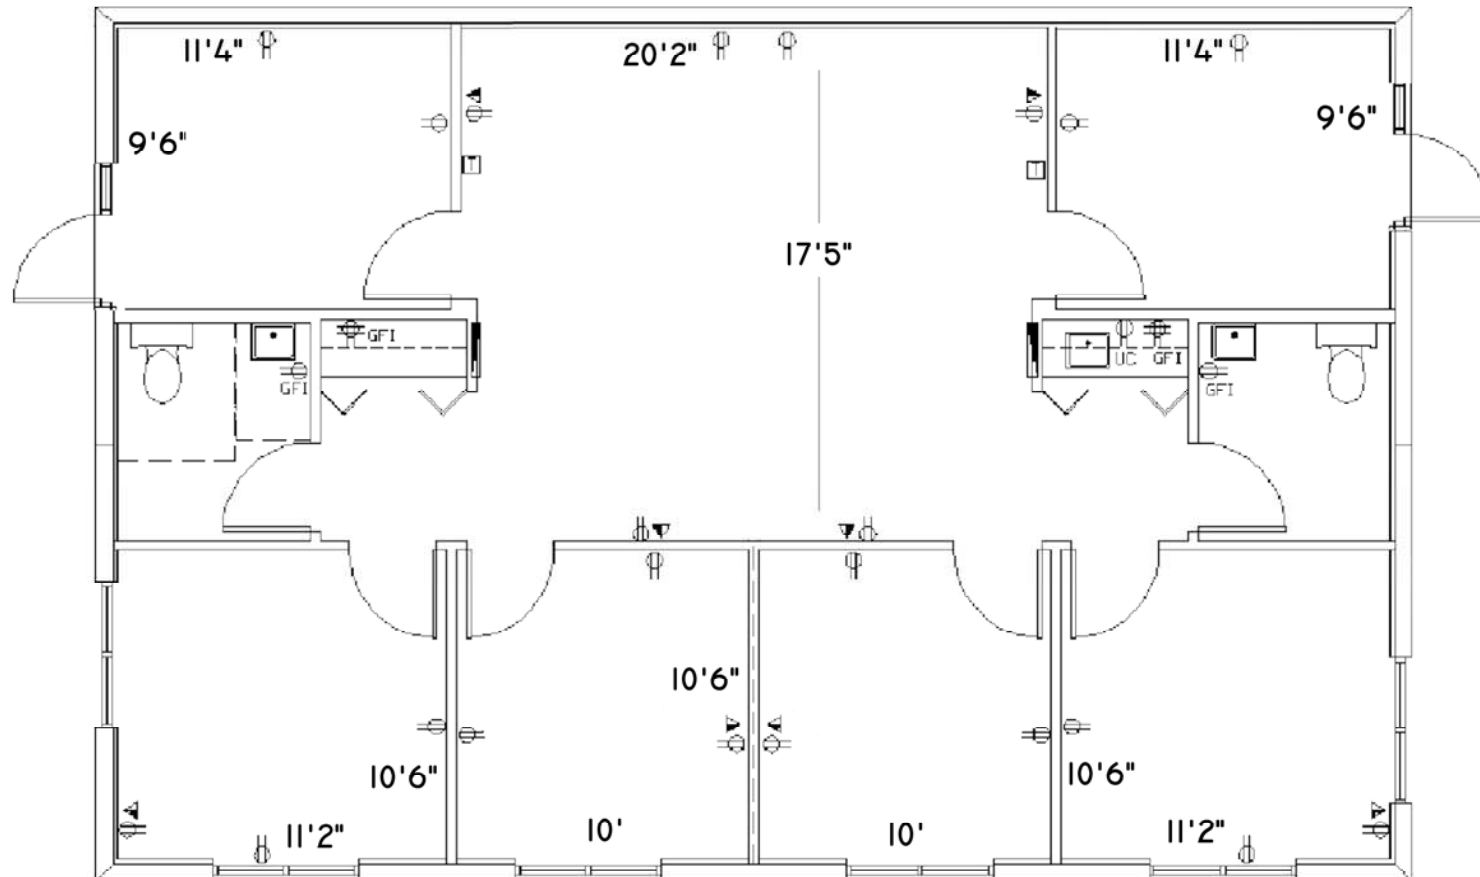

- Peninsula Corporate Center
- Full Generator Backup
  - Spectacular Fountain Courtyard
  - Seconds to I-95
  - Security Cameras, Electronic Access
  - Roving Guard Patrol

**Suite 1008-9 1,347 SF**