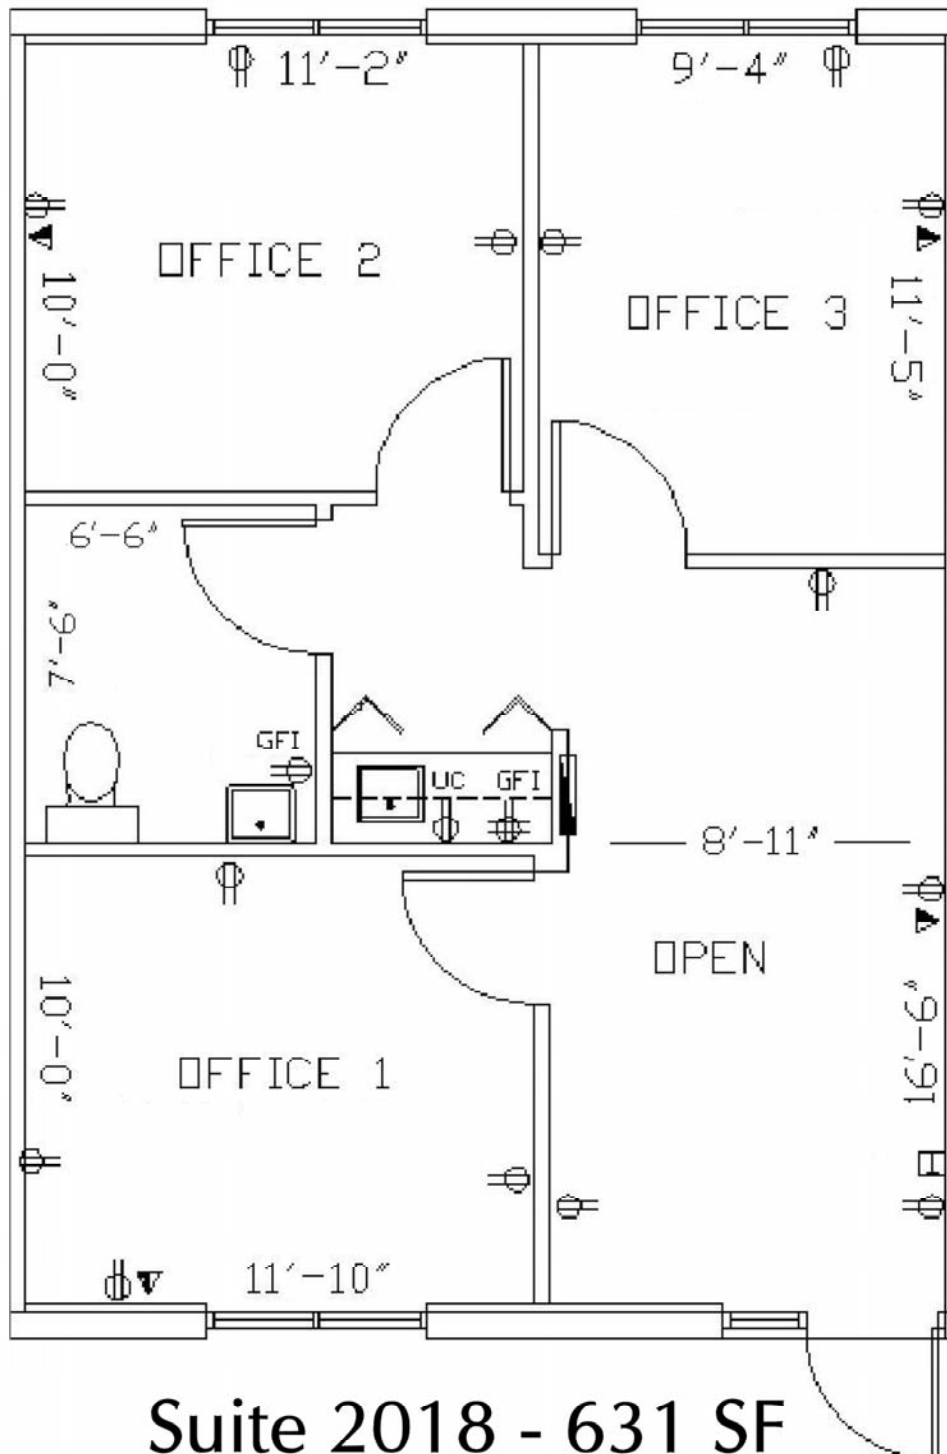

DANBURG
MANAGEMENT CORPORATION

Peninsula Corporate Center

- Full Generator Backup
- Spectacular Fountain Courtyard
- Seconds to I-95
- Security Cameras, Electronic Access
- Roving Guard Patrol

Suite 2018 - 631 SF