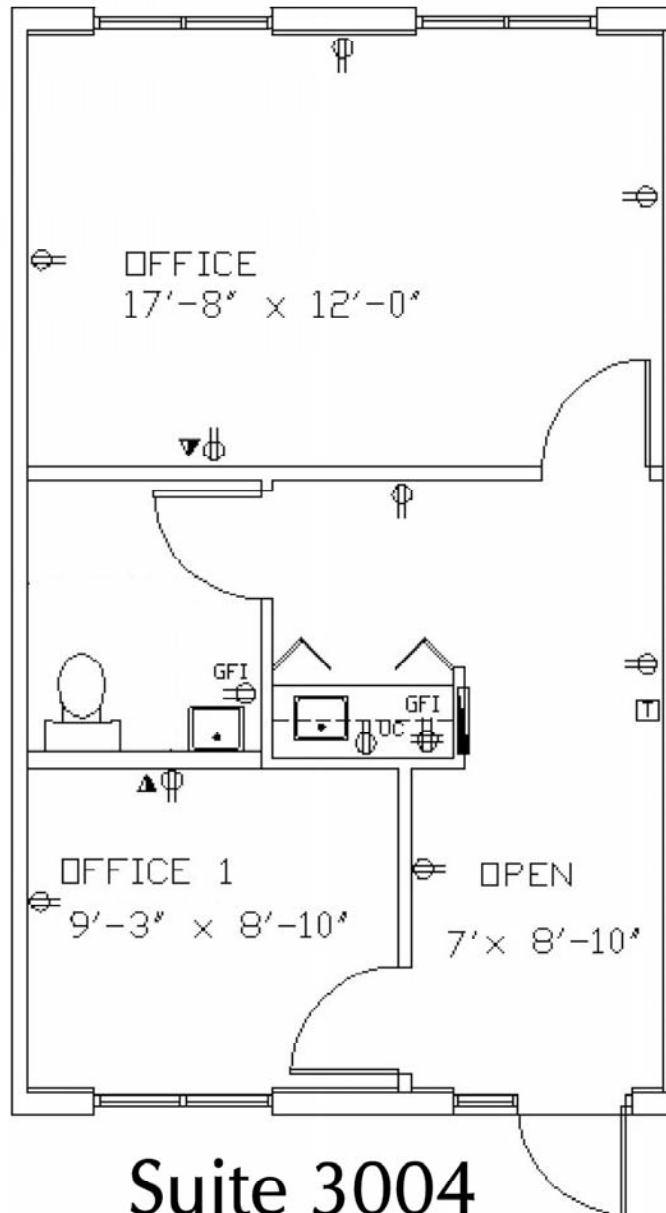

- Peninsula Corporate Center
- Full Generator Backup
 - Spectacular Fountain Courtyard
 - Seconds to I-95
 - Security Cameras, Electronic Access
 - Roving Guard Patrol

Suite 3004
557 SF