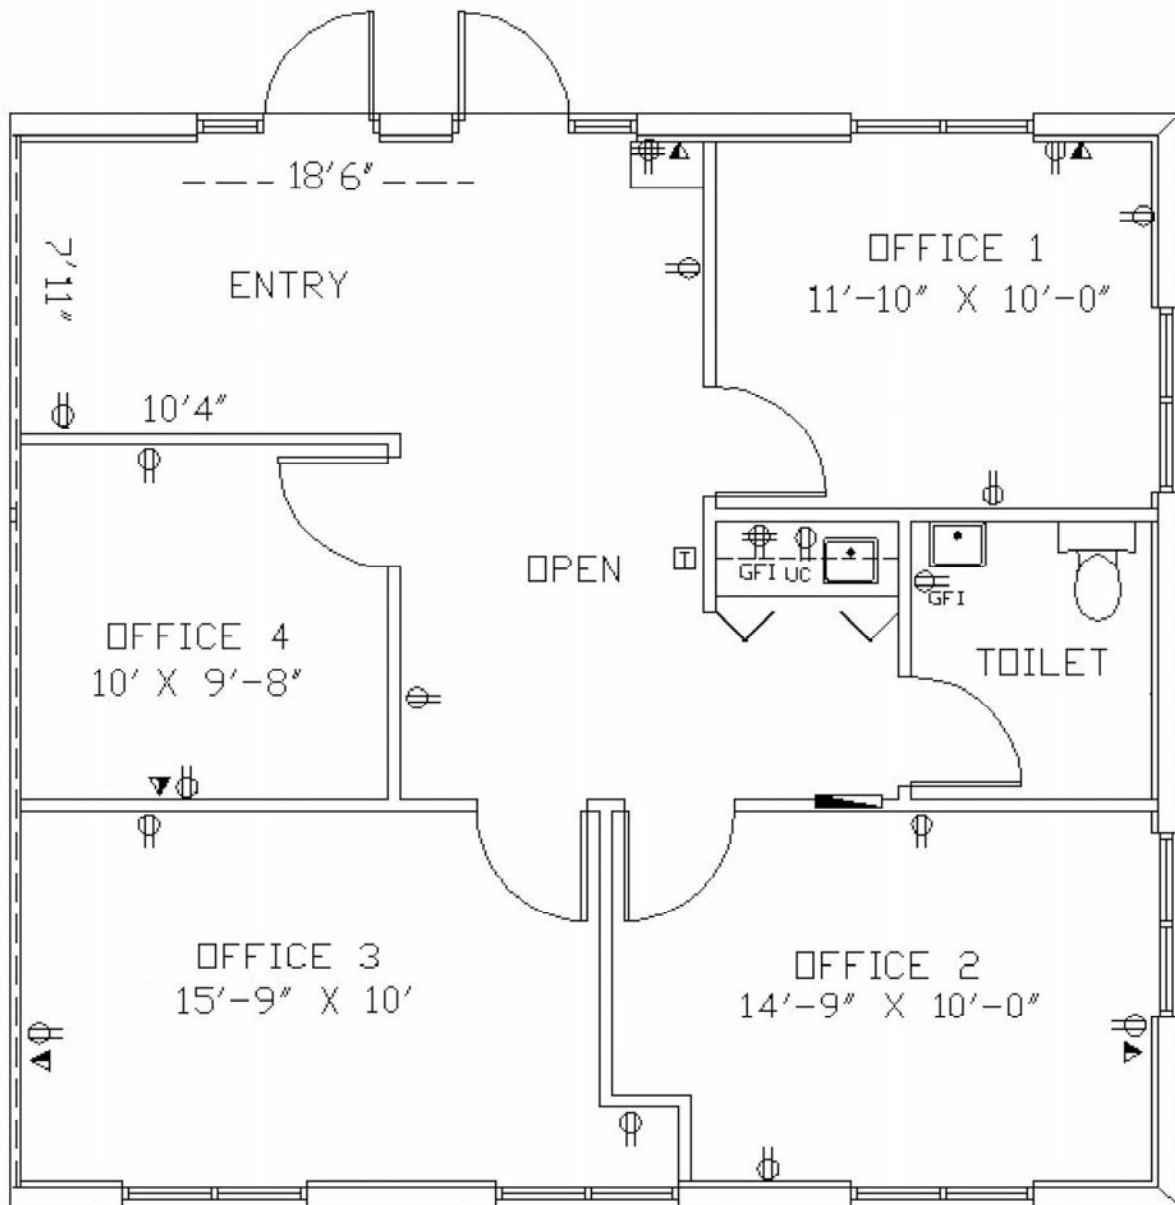

- Peninsula Corporate Center
- Full Generator Backup
 - Spectacular Fountain Courtyard
 - Seconds to I-95
 - Security Cameras, Electronic Access
 - Roving Guard Patrol

Suite 3014

951 sf