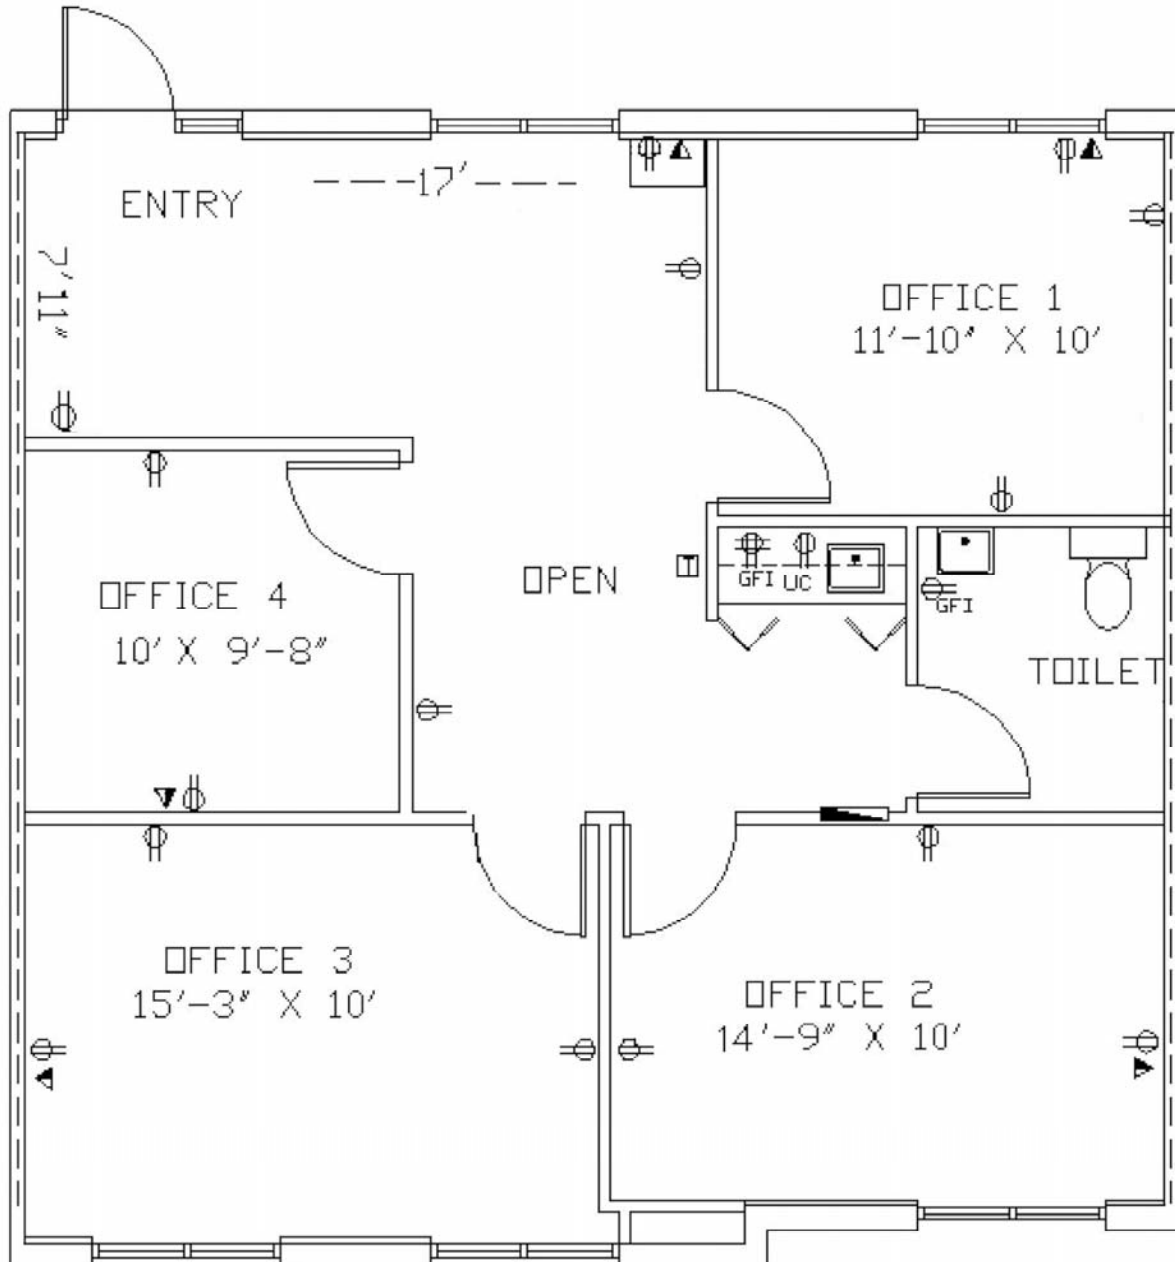

- Peninsula Corporate Center
- Full Generator Backup
 - Spectacular Fountain Courtyard
 - Seconds to I-95
 - Security Cameras, Electronic Access
 - Roving Guard Patrol

SUITE 3017 940 SF