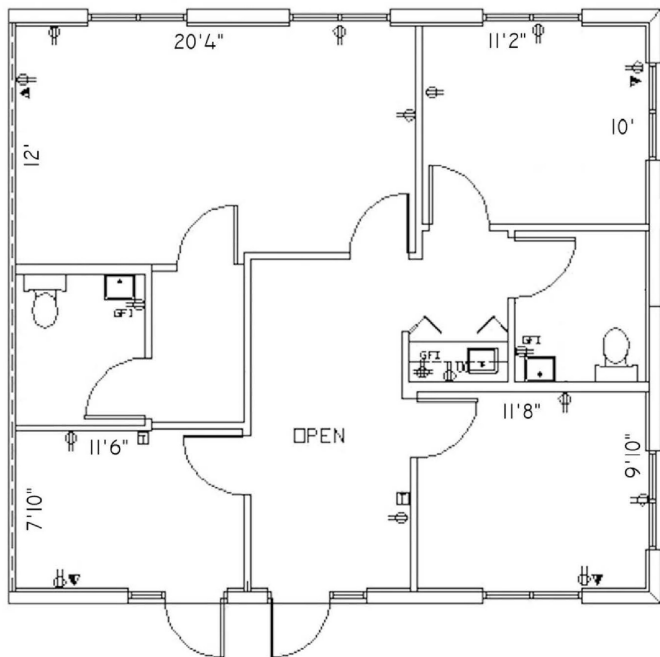

- Peninsula Corporate Center
- Full Generator Backup
 - Spectacular Fountain Courtyard
 - Seconds to I-95
 - Security Cameras, Electronic Access
 - Roving Guard Patrol

Suite 2006 - 2007, 978 SF