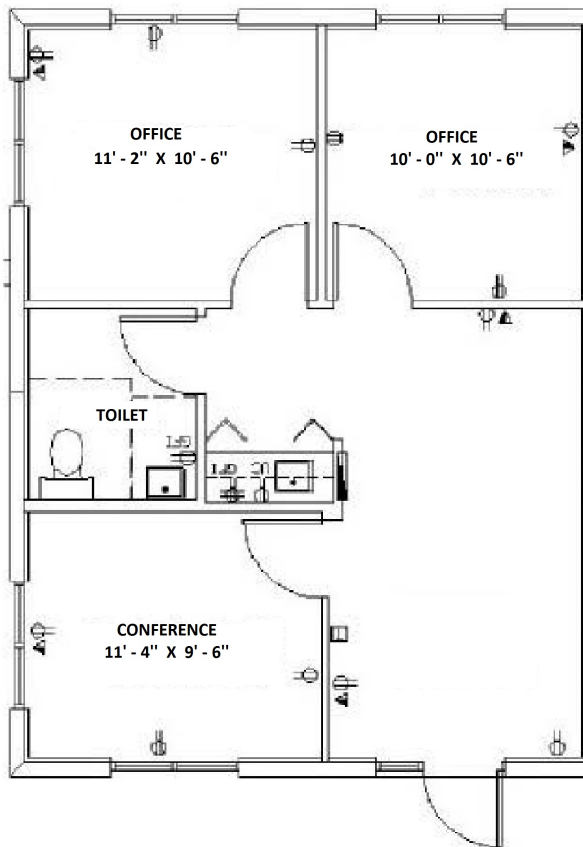

- Peninsula Corporate Center
- Full Generator Backup
  - Spectacular Fountain Courtyard
  - Seconds to I-95
  - Security Cameras, Electronic Access
  - Roving Guard Patrol

## Suite 3008 - 674 SF