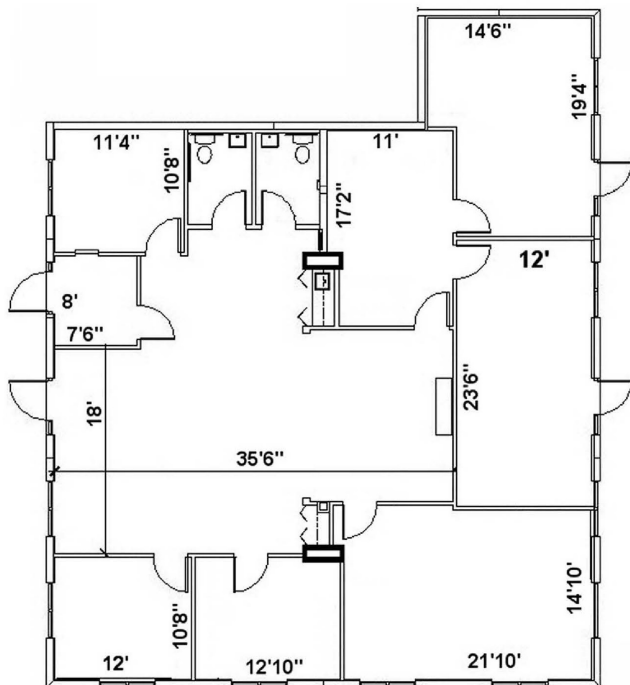

- Peninsula Corporate Center
- Full Generator Backup
  - Spectacular Fountain Courtyard
  - Seconds to I-95
  - Security Cameras, Electronic Access
  - Roving Guard Patrol

**Suites 3010 - 3013**  
**2,613 TOTAL SF**