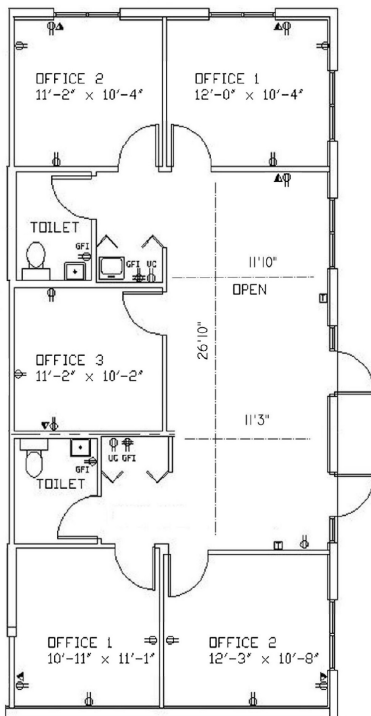

- Peninsula Corporate Center**
- Full Generator Backup
 - Spectacular Fountain Courtyard
 - Seconds to I-95
 - Security Cameras, Electronic Access
 - Roving Guard Patrol

Suite 3022 and 3024 - 1,225 SF