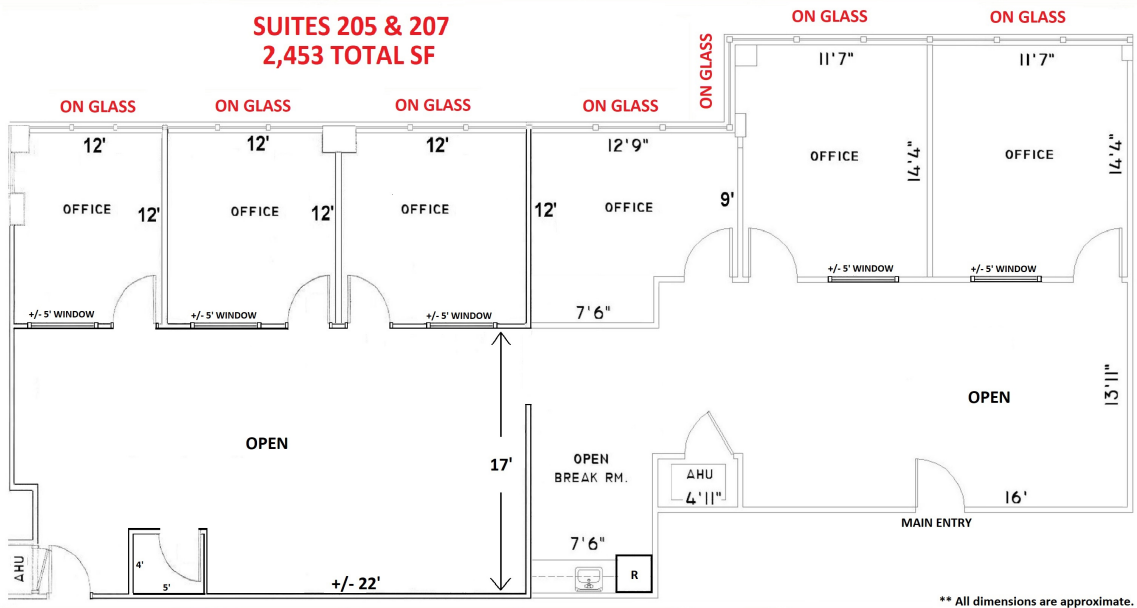

One Boca Commerce Center

- 2- Story Lakefront Office
- Seconds to I-95 via Congress Interchange
- Newly Renovated
- Security Patrol After Hours/Weekends

SUITES 205 & 207
2,453 TOTAL SF

** All dimensions are approximate.