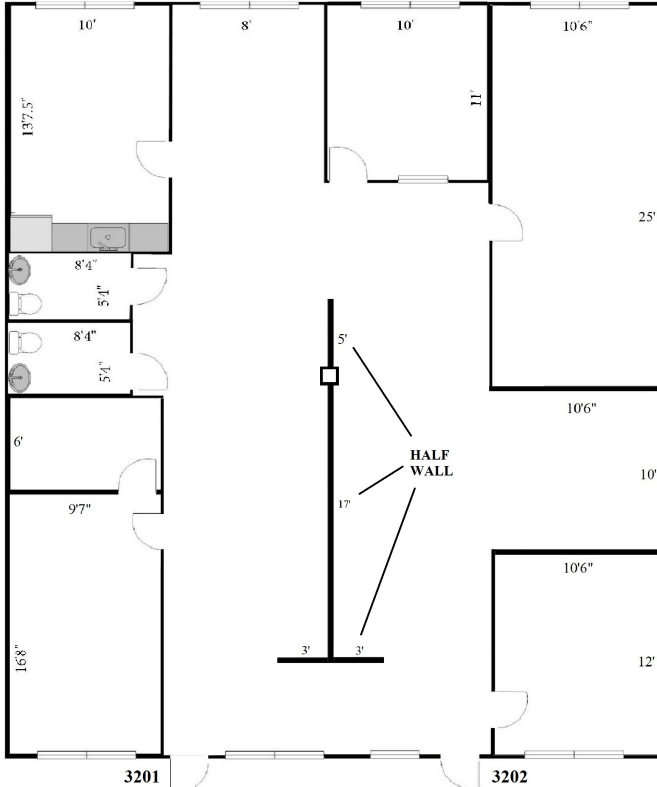

- Campus- Style Environment
- Seconds From I-95
- Efficient 600 and 1,000 sf Layouts
- Roving Security, Impact Glass

**OVERLOOKING NATURE PRESERVE**

**SUITES 3201-3202**  
**2,004 SF**

\*\*All dimensions are approximate.